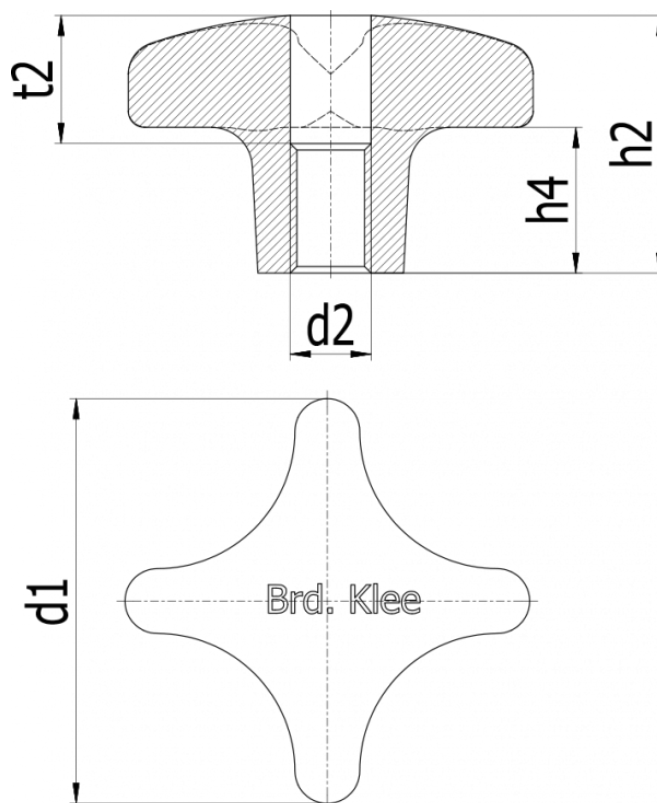

Article number: 20DIN6335NI32M6D

Description: E+G Stainless steel star knob DIN6335-NI-32-M6-D

Measures

d1	= 32
d2	= M6
h2	= 20
h4	= 9
t2	= 10
Weight in (g)	= 36